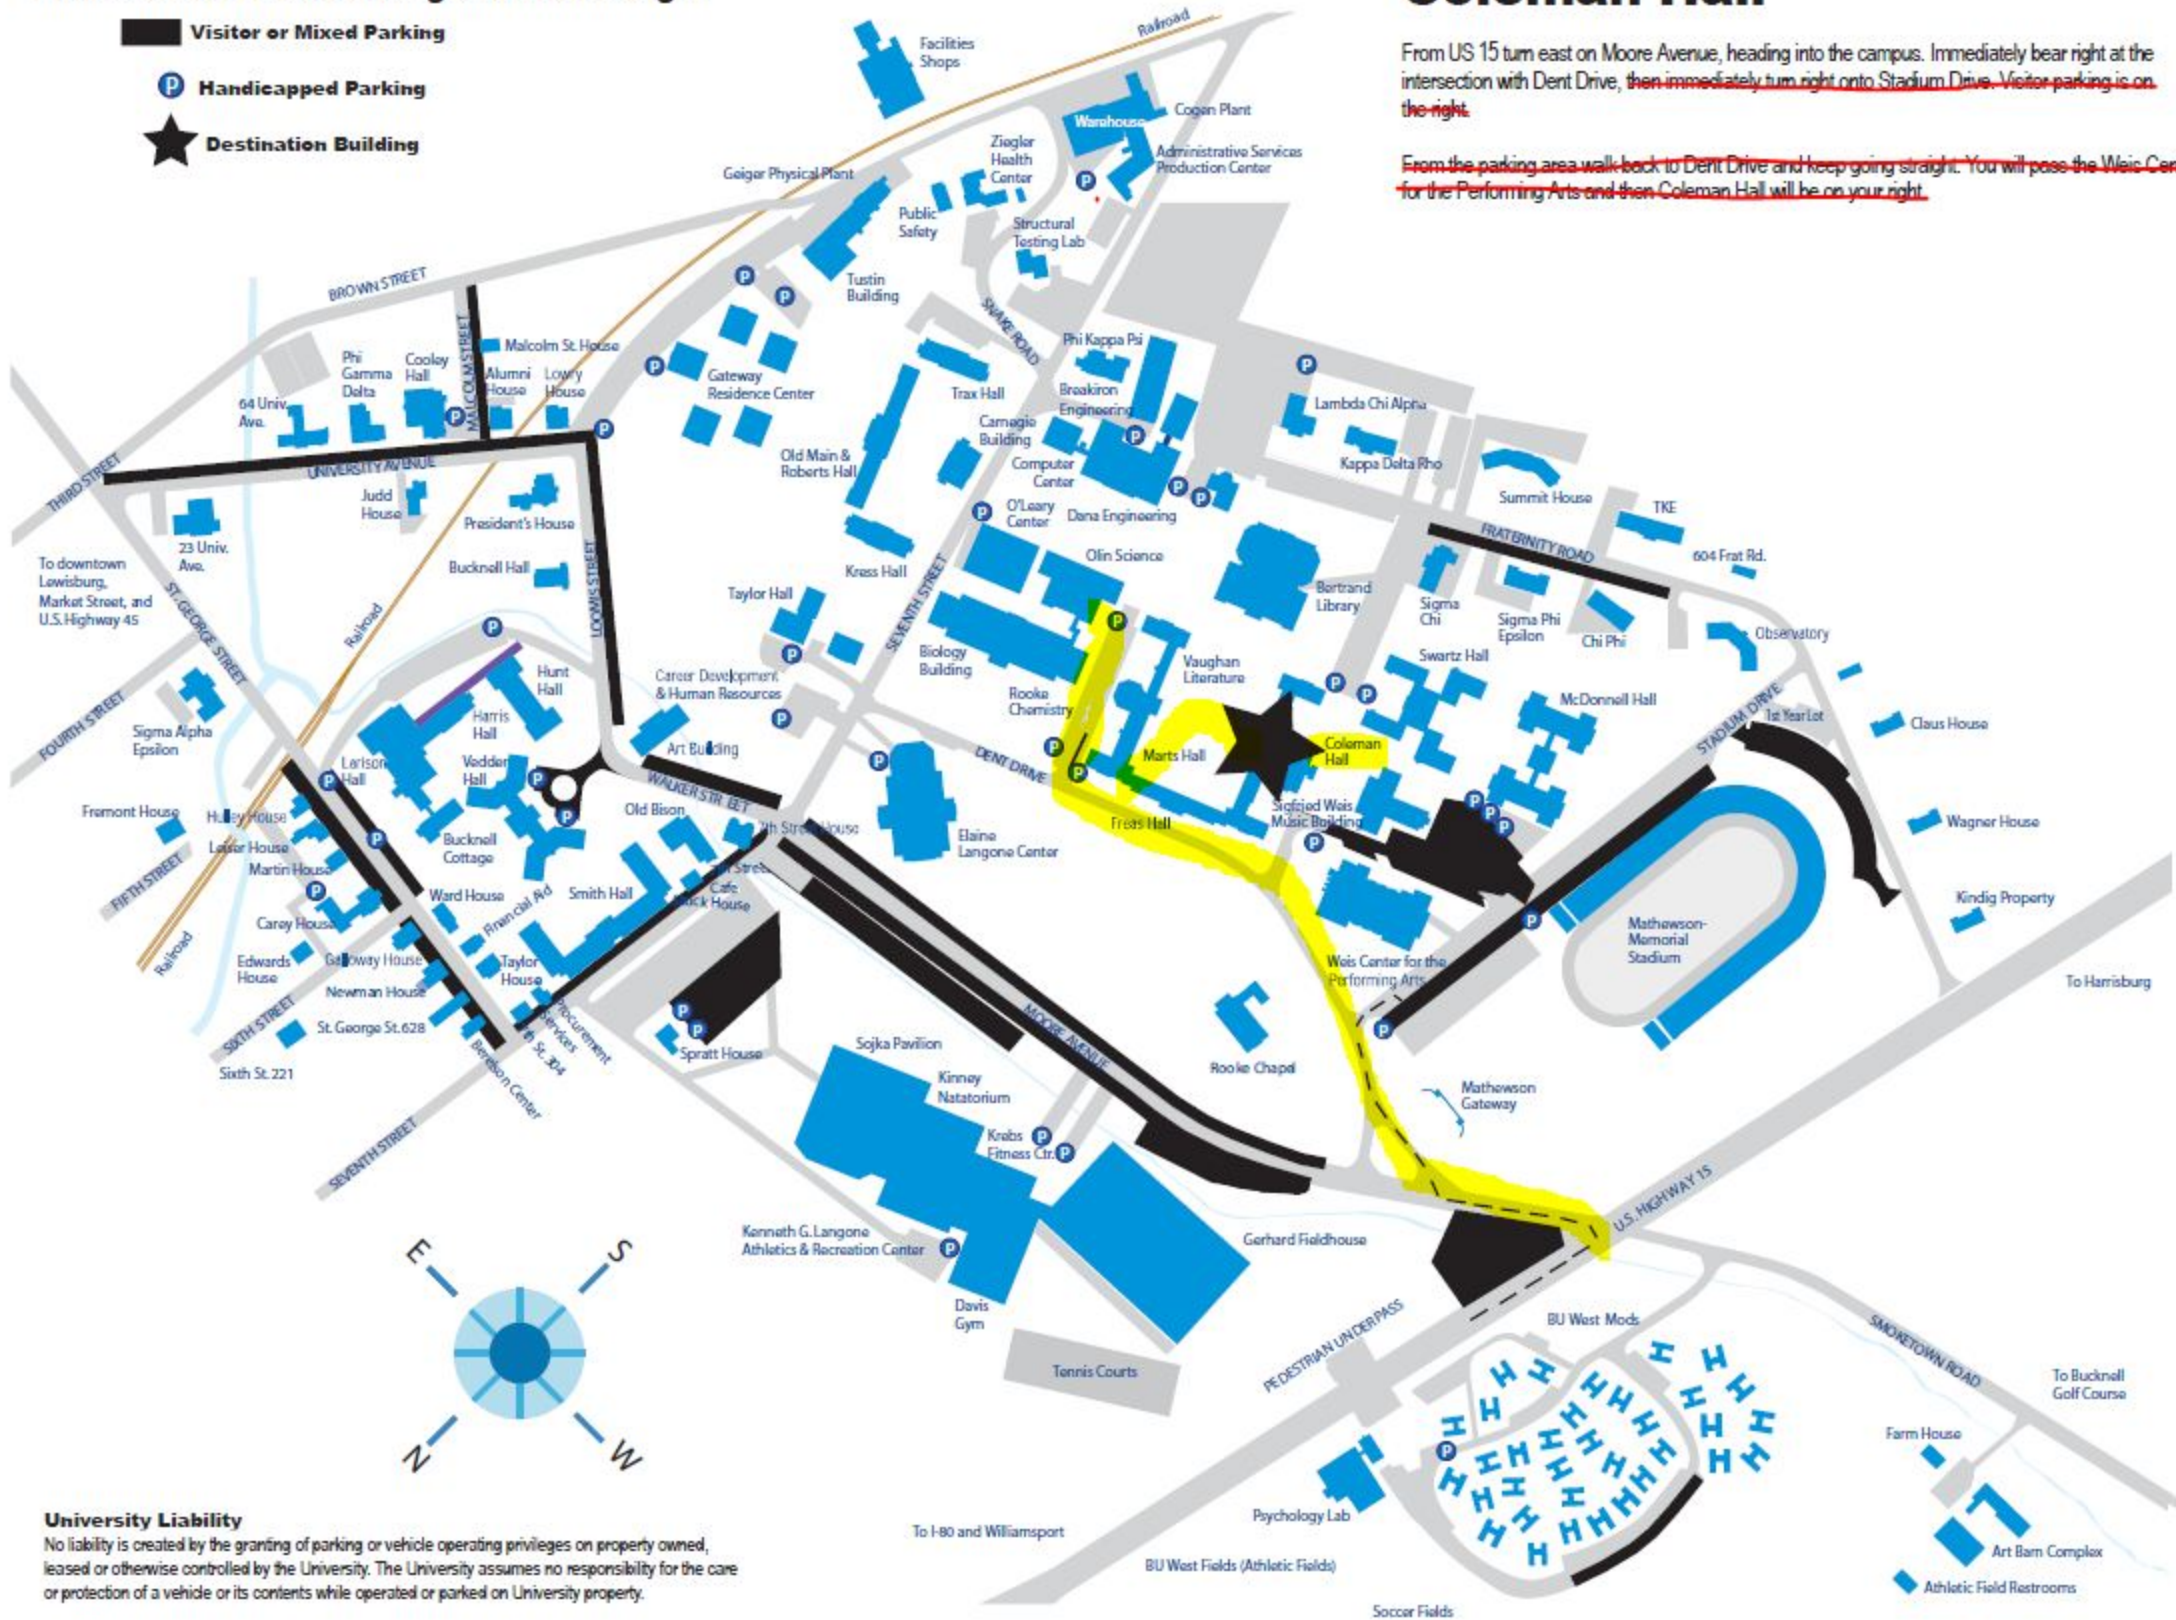

Please Observe All Parking and Traffic Signs

-  Visitor or Mixed Parking
-  Handicapped Parking
-  Destination Building

Coleman Hall

From US 15 turn east on Moore Avenue, heading into the campus. Immediately bear right at the intersection with Dent Drive, ~~then immediately turn right onto Stadium Drive. Visitor parking is on the right.~~

~~From the parking area walk back to Dent Drive and keep going straight. You will pass the Weis Center for the Performing Arts and then Coleman Hall will be on your right.~~

University Liability

No liability is created by the granting of parking or vehicle operating privileges on property owned, leased or otherwise controlled by the University. The University assumes no responsibility for the care or protection of a vehicle or its contents while operated or parked on University property.